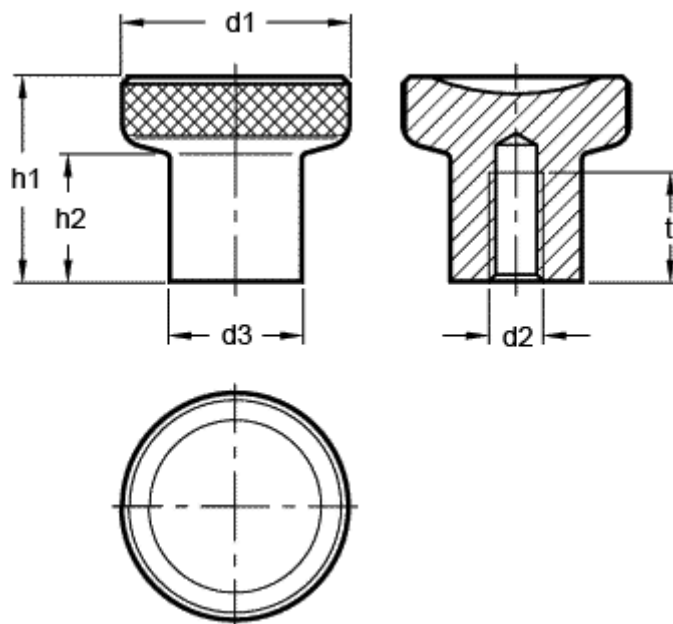

Article number: 20676125M8B

Description: E+G Knob GN 676.1-25-M8-B

Measures

d_1	= 25
d_2	= M8
d_3	= 14.5
h_1	= 22.5
h_2	= 14.0
t min	= 12